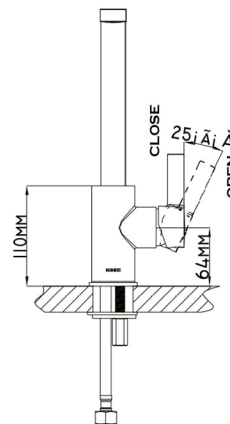

AMERICA'S NO.1 FAUCET BRAND

Specifications

DESCRIPTION

- Metal construction with a chrome finish
- R1/2 inlet connections
- Includes 400mm long flexible inlet hoses

OPERATION

- Lever style handle
- Pull-on / Push-off
- Temperature controlled through 110 degree arc of handle travel

FLOW

- Flowrate is 0.2L/s minimum under 0.3Mpa

CARTRIDGE

- Ceramic 28mm cartridge design
- Nonmetallic / nonferrous and ceramic material

STANDARD

- Designed to meet GB standard

STEROPE

Single Mount Single-Handle Kitchen Faucet

Models:57111

NOTE:See reverse side for illustrated parts

AMERICA'S NO.1 FAUCET BRAND

Illustrated Parts

Order by Part Name and Part Number

Sterope Single Mount Single-Handle Kitchen Faucet		
MODEL	HANDLE TYPE	FINISH
57111	Lever	Chrome