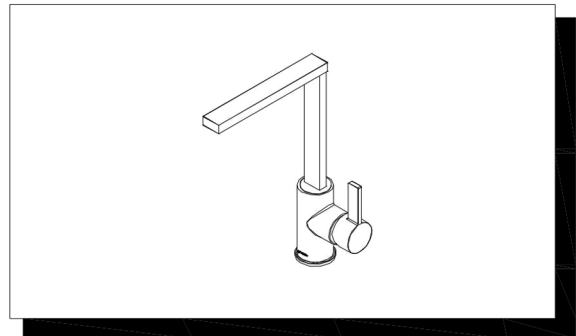

Sterope

Features

The Moen Sterope chrome one-handle kitchen faucet reveal the natural, simple, comfortable ideas and attitude about life.

- Chrome finish is highly reflective for a mirror-like look that works with any decorating style.
- One-handle lever handles make it easy to adjust the water.
- Aerated stream for everyday cleaning.
- Single hole mount creates a cleaner look against custom countertops.

AMERICA'S NO.1 FAUCET BRAND

Specifications

DESCRIPTION

- Metal construction with a chrome finish
- R1/2 inlet connections
- Includes 400mm long flexible inlet hoses

OPERATION

- Lever style handle
- Pull-on / Push-off
- Temperature controlled through 110 degree arc of handle travel

FLOW

- Flowrate is 0.2L/s minimum under 0.3Mpa

CARTRIDGE

- Ceramic 28mm cartridge design
- Nonmetallic / nonferrous and ceramic material

STANDARD

- Designed to meet GB standard

STEROPE

Single Mount Single-Handle Kitchen Faucet

Models:57111

NOTE:See reverse side for illustrated parts

AMERICA'S NO.1 FAUCET BRAND

Illustrated Parts

Order by Part Name and Part Number

Sterope Single Mount Single-Handle Kitchen Faucet		
MODEL	HANDLE TYPE	FINISH
57111	Lever	Chrome