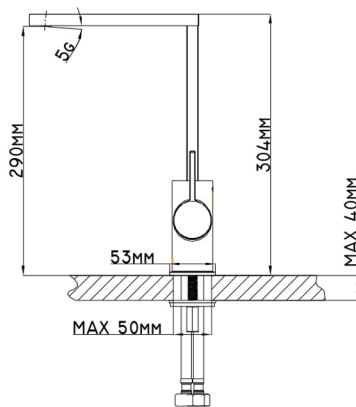

AMERICA'S NO.1 FAUCET BRAND

Specifications

DESCRIPTION

- Metal construction with a chrome finish
- R1/2 inlet connections
- Includes 400mm long flexible inlet hoses

OPERATION

- Lever style handle
- Pull-on / Push-off
- Temperature controlled through 110 degree arc of handle travel

FLOW

- Flowrate is 0.2L/s minimum under 0.3Mpa

CARTRIDGE

- Ceramic 28mm cartridge design
- Nonmetallic / nonferrous and ceramic material

STANDARD

- Designed to meet GB standard

STEROPE

Single Mount Single-Handle Kitchen Faucet

Models:57111

NOTE:See reverse side for illustrated parts

AMERICA'S NO.1 FAUCET BRAND

Illustrated Parts

Order by Part Name and Part Number

Sterope Single Mount Single-Handle Kitchen Faucet		
MODEL	HANDLE TYPE	FINISH
57111	Lever	Chrome