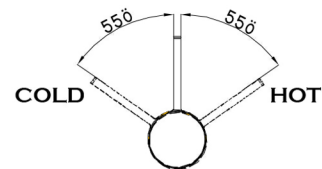

AMERICA'S NO.1 FAUCET BRAND

Specifications

DESCRIPTION

- Metal construction with a chrome finish
- R1/2 inlet connections
- Includes 400mm long flexible inlet hoses

OPERATION

- Lever style handle
- Pull-on / Push-off
- Temperature controlled through 110 degree arc of handle travel

FLOW

- Flowrate is 0.2L/s minimum under 0.3Mpa

CARTRIDGE

- Ceramic 28mm cartridge design
- Nonmetallic / nonferrous and ceramic material

STANDARD

- Designed to meet GB standard

STEROPE

Single Mount Single-Handle Kitchen Faucet

Models:57111

NOTE:See reverse side for illustrated parts