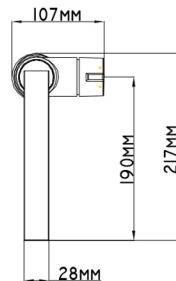

AMERICA'S NO.1 FAUCET BRAND

Specifications

DESCRIPTION

- Metal construction with a chrome finish
- R1/2 inlet connections
- Includes 400mm long flexible inlet hoses

OPERATION

- Lever style handle
- Pull-on / Push-off
- Temperature controlled through 110 degree arc of handle travel

FLOW

- Flowrate is 0.2L/s minimum under 0.3Mpa

CARTRIDGE

- Ceramic 28mm cartridge design
- Nonmetallic / nonferrous and ceramic material

STANDARD

- Designed to meet GB standard

STEROPE

Single Mount Single-Handle Kitchen Faucet

Models:57111

NOTE:See reverse side for illustrated parts