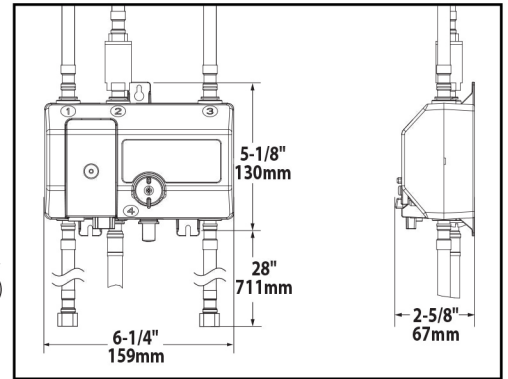

Close up view of Control Box