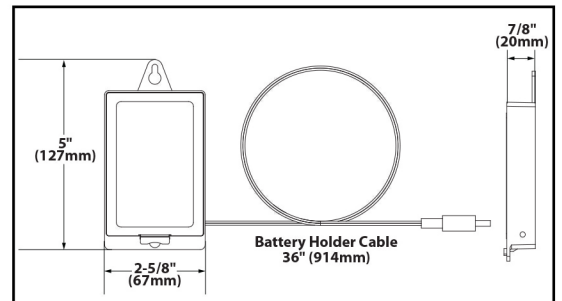

Battery Holder