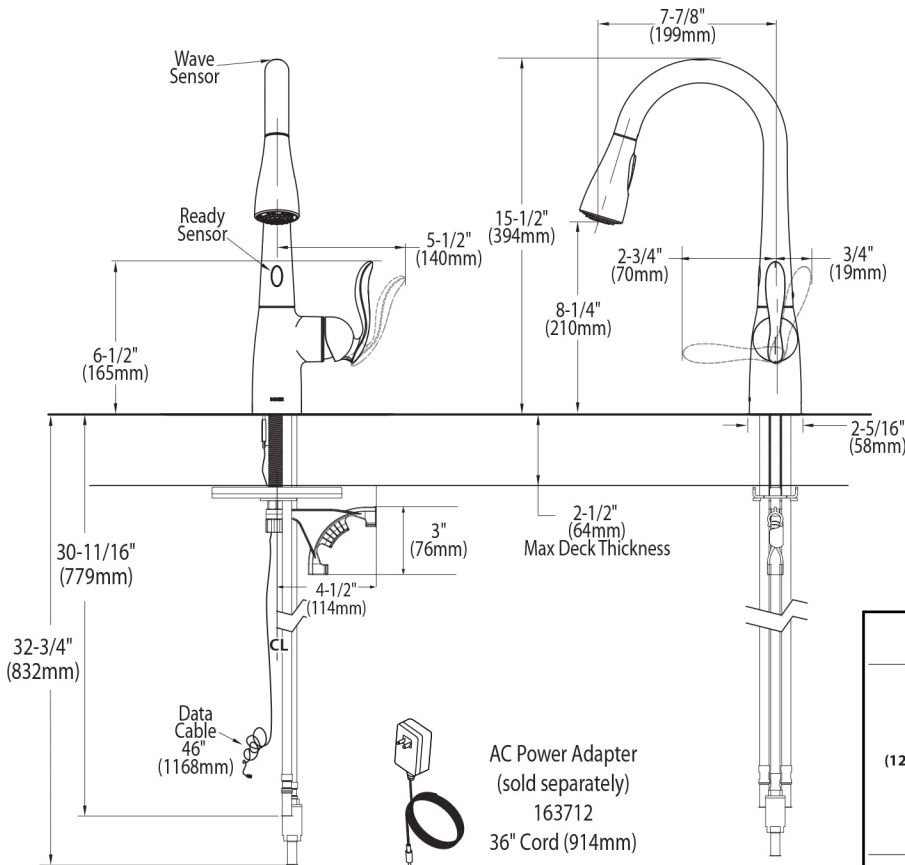

AMERICA'S NO.1 FAUCET BRAND

Specifications

FAUCET DESCRIPTION

- Versatile, hands-free convenience in the kitchen
- Allows users to control the faucet in 3 unique ways: Wave Sensor, Ready Sensor and familiar handle
- Powered by 6 AA batteries or optional AC power adapter
- Reflex™ pulldown system offers smooth operation, easy movement and secure docking
- Metal construction with various finishes identified by suffix
- Quick connect installation
- Pulldown spray with 68" braided hose
- Control box flexible supply lines with 3/8" compression fittings
- Spout uses push-fit hose connections
- High arc spout provides height and reach to fill or clean large pots while pull down wand provides the maneuverability for cleaning or rinsing

OPERATION

- Lever style handle
- Temperature controlled by 100° arc of handle travel
- Operates with less than 5 lbs. of force
- Operates in stream or spray mode in the pulldown or retracted position
- Spout rotates 100 degrees
- When filling a vessel outside the sink, the pause feature conveniently stops the flow of water as the wand passes over the counter top

FLOW

- Spout flow is limited to 1.5 gpm (5.7 L/min) at 60 psi

CARTRIDGE

- 1255™ Duralast™ cartridge for Single-Handle Faucets

STANDARDS

- Third party certified to ASME A112.18.1/CSA B125.1 and all applicable requirements referenced therein including NSF 61/9
- Meets Georgia SB370 requirements
- Complies with California Proposition 65 and with the Federal Safe Drinking Water Act
- The backflow protection system in the device consists of two independently operating check valves, a primary and a secondary which prevent backflow

- **ADA** for lever handle

MotionSense™ Single Handle High Arc Pulldown Kitchen Faucet

Models: 7594E series

NOTE: THIS FAUCET IS DESIGNED TO BE INSTALLED
THRU 1 HOLE , 1-1/2" (38mm) MIN. DIA.

CRITICAL DIMENSIONS