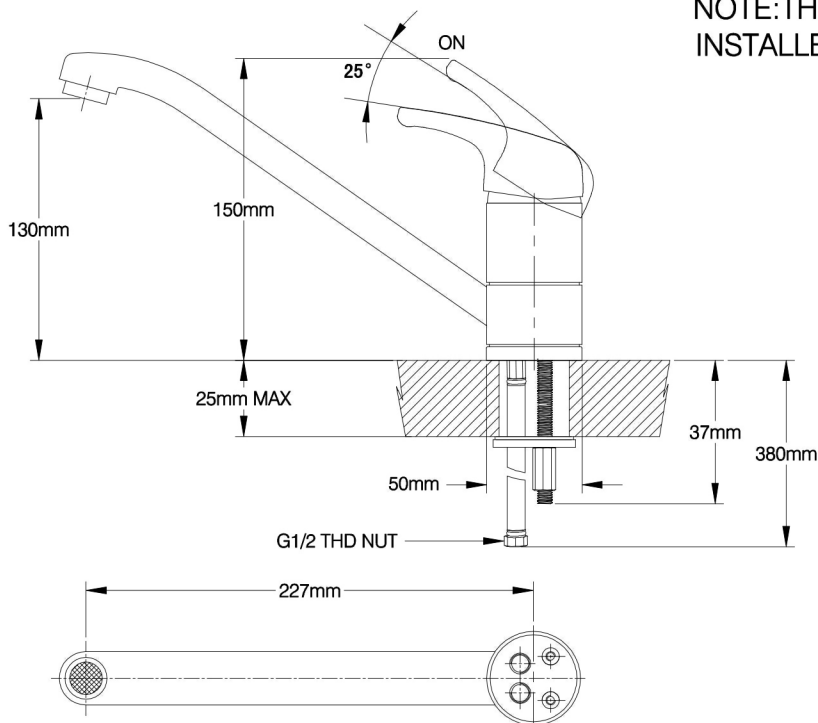

### DESCRIPTION

- Metal construction with a chrome finish
- G1/2 inlet connections
- Includes 400mm long flexible inlet hoses

### CARTRIDGE

- Ceramic 40mm cartridge design
- Nonmetallic / nonferrous and ceramic material

### STANDARD

- Designed to meet GB standard

CAMELLIA®

Single Mount Single-Handle Kitchen Faucet

Models:7867

NOTE:See reverse side for illustrated parts

NOTE:THIS FAUCET IS DESIGNED TO BE INSTALLED THRU 35mm MIN. DIA. HOLE

### CRITICAL DIMENSION

(DO NOT SCALE)

AMERICA'S NO.1 FAUCET BRAND