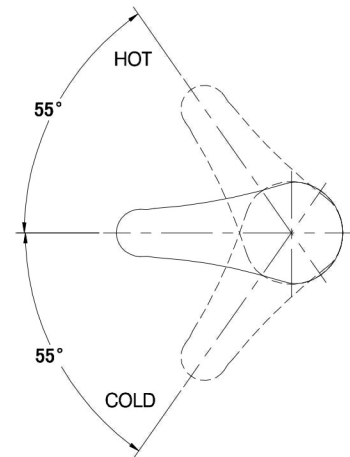

### CARTRIDGE

- Ceramic 40mm cartridge design
- Nonmetallic / nonferrous and ceramic material

### STANDARD

- Designed to meet GB standard

CAMELLIA®

Single Mount Single-Handle Kitchen Faucet

Models:7867

NOTE:See reverse side for illustrated parts

NOTE:THIS FAUCET IS DESIGNED TO BE INSTALLED THRU 35mm MIN. DIA. HOLE