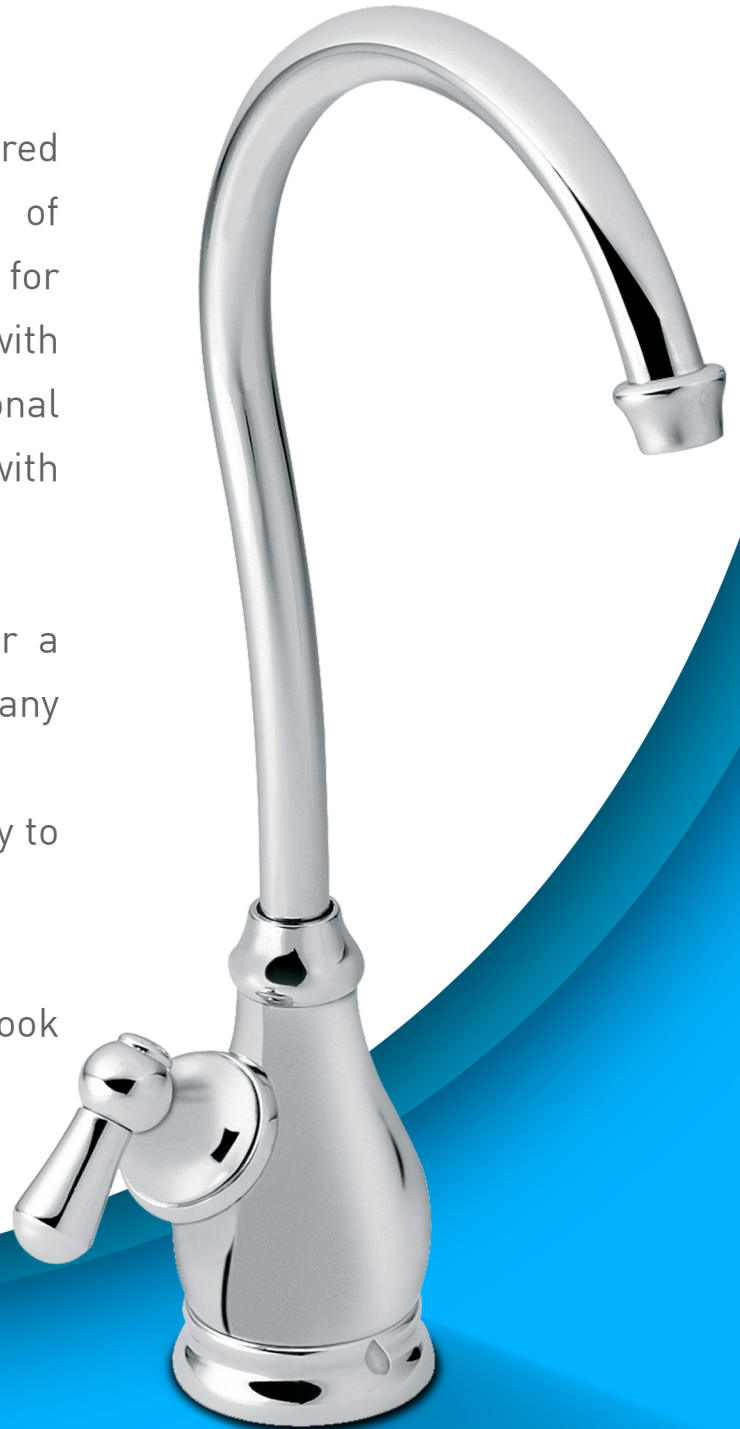

AMERICA'S NO.1 FAUCET BRAND

Aqua Suite Filtering Faucet

Features

AquaSuite provides separate cold, filtered drinking water with the convenience of simple single-hole installation – perfect for a secondary sink or use in conjunction with your kitchen faucet. Plus, the traditional high-arc spout design pairs perfectly with nearly any decorating style.

- Chrome finish is highly reflective for a mirror-like look that works with any decorating style
- One-handle lever handles make it easy to adjust the water
- Laminar
- Single hole mount creates a cleaner look against custom countertops

AMERICA'S NO.1 FAUCET BRAND

Specifications

FAUCET DESCRIPTION

- Metal construction with various finishes identified by suffix

OPERATION

- Lever style handle
- Will operate with less than 5 lbs. of force

FLOW