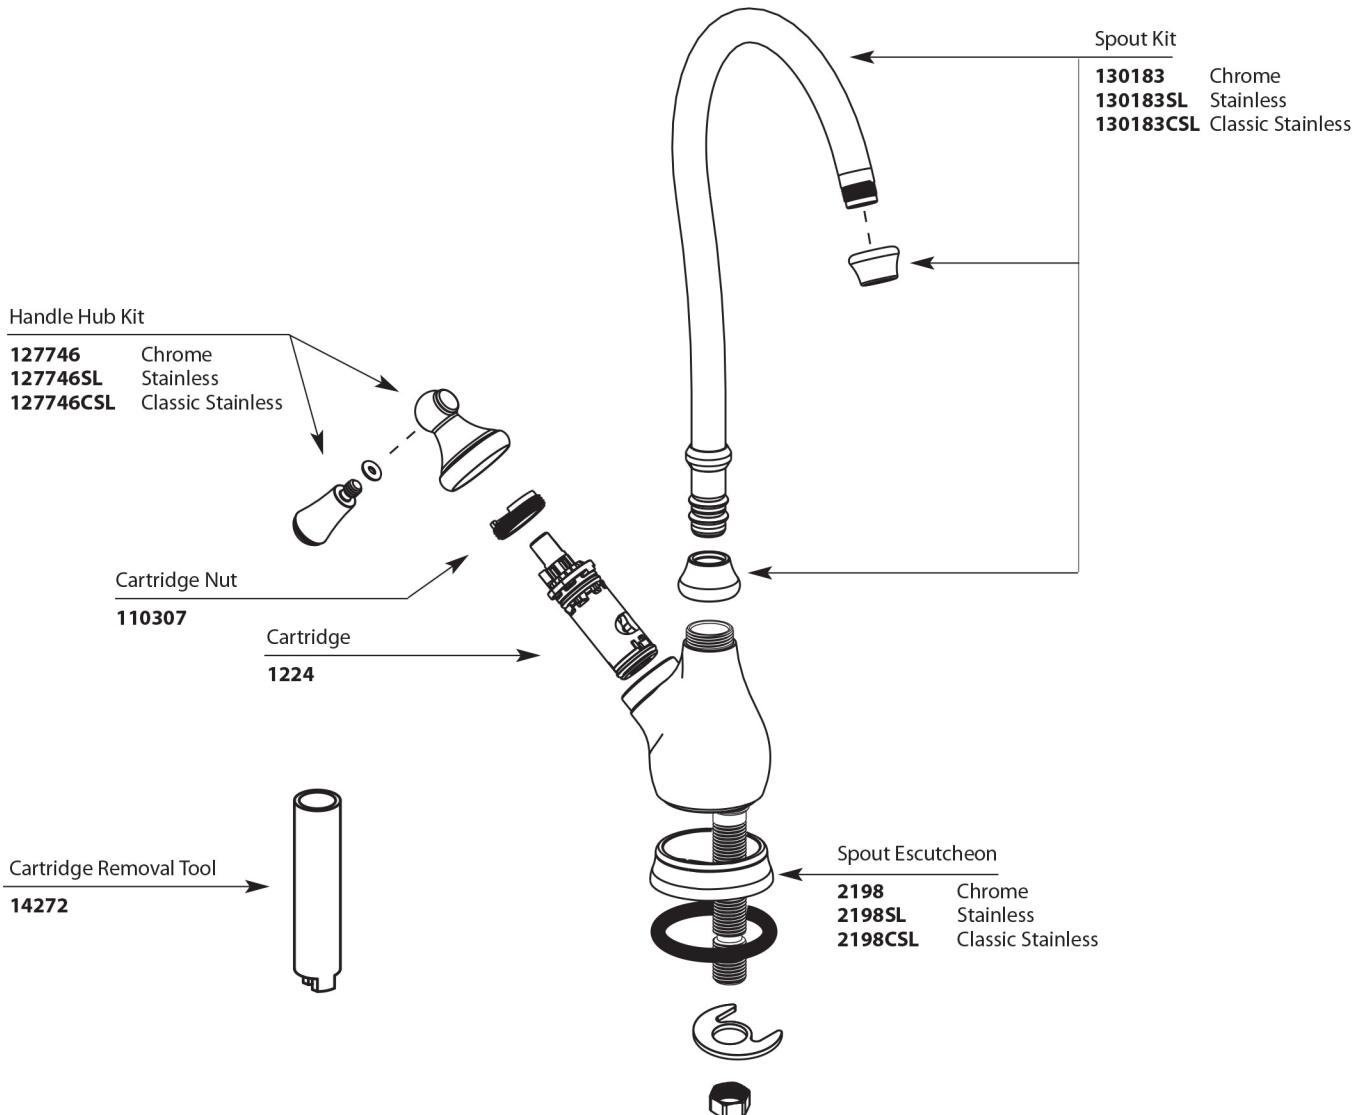

AMERICA'S NO.1 FAUCET BRAND

Illustrated Parts

■ Order by Part Number

*There is more than 1 version of this model.
Page down to identify the version you have.*

AquaSuite® Butler Faucet	
MODEL	FINISH
85800	Chrome
85800CSL	Classic Stainless
Discontinued	
85800SL	Stainless