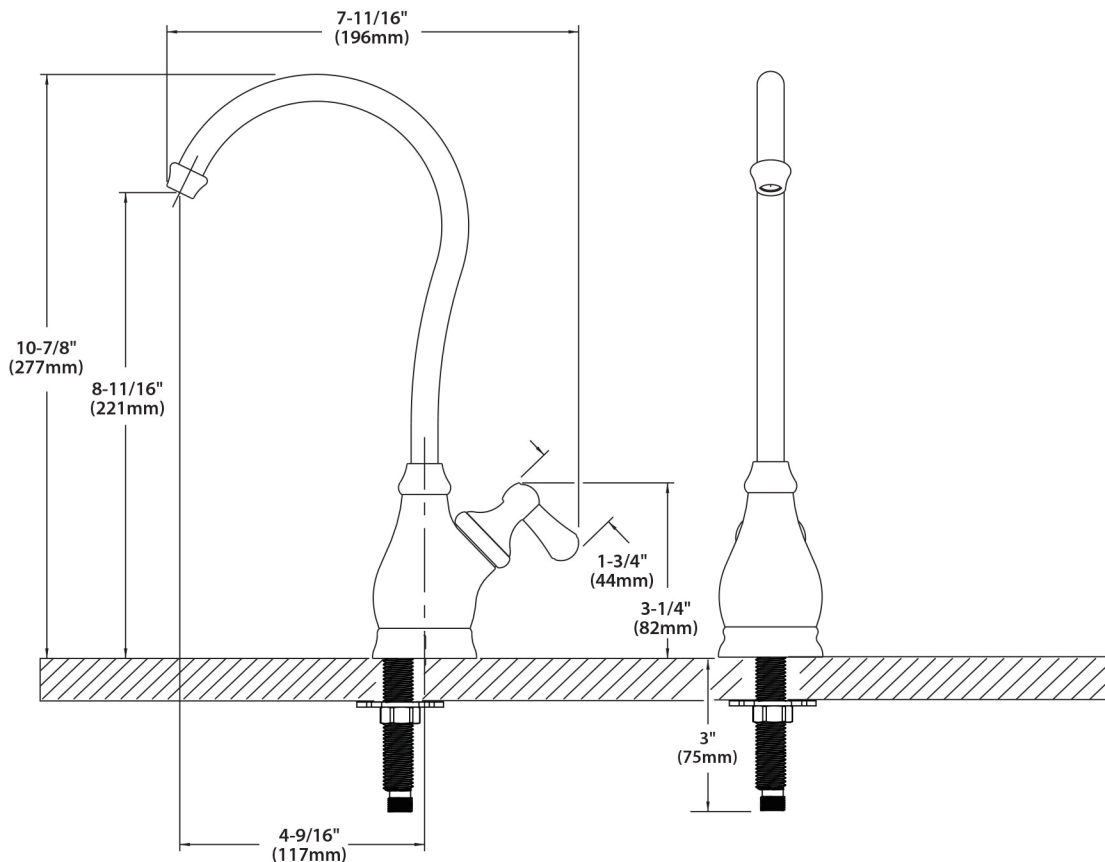

- Chrome finish is highly reflective for a mirror-like look that works with any decorating style
- One-handle lever handles make it easy to adjust the water
- Laminar
- Single hole mount creates a cleaner look against custom countertops

AMERICA'S NO.1 FAUCET BRAND

Specifications

FAUCET DESCRIPTION

- Metal construction with various finishes identified by suffix

OPERATION

- Lever style handle
- Will operate with less than 5 lbs. of force

FLOW

- Flow is limited to 2.2 gpm

CARTRIDGE

- 1224 cartridge design
- Nonmetallic, nonferrous and stainless steel material

STANDARDS

- Third party certified to CSA B-125, ASME A112.18.1, and all applicable requirements referenced therein, including NSF 61/9
- Contains no more than 0.25% weighted average lead content
- Complies with California Proposition 65 and with the Federal Safe Drinking Water Act
- **ADA**  for lever handle

**AquaSuite®
Butler Faucet**

Models: 85800 series

NOTE: DESIGNED TO INSTALL THROUGH
1 HOLE, 1" (25mm) MIN. DIA.

CRITICAL DIMENSIONS

(DO NOT SCALE)

AMERICA'S NO.1 FAUCET BRAND

Illustrated Parts

■ Order by Part Number