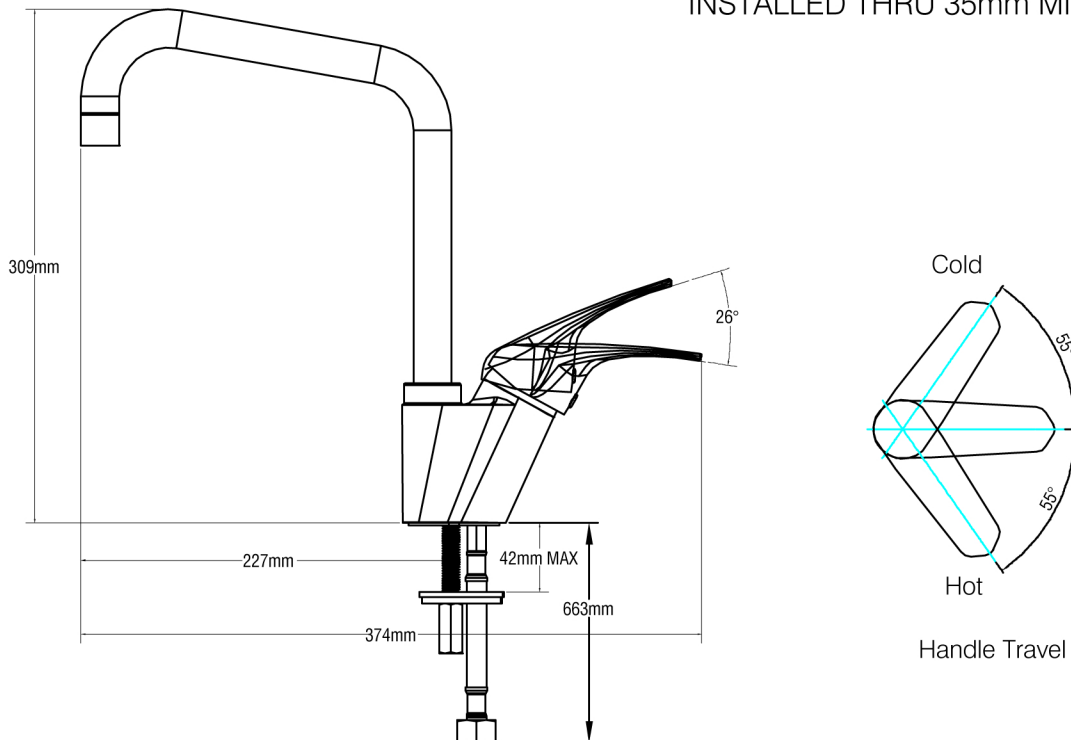

Specifications

- Application: one hole
- Connection size: 1/2"
- Connection type: female
- gpm: 8.3l/m @ 0.3mpa
- Cartridge type: ceramic disc

DESCRIPTION

- Metal construction with a chrome finish
- G1/2 inlet connections
- Includes 400mm long flexible inlet hoses

OPERATION

- Lever style handle
- Pull-on / Push-off
- Temperature controlled through 110 degree arc of handle travel

FLOW

- Flowrate is 0.15L/s minimum under 0.3Mpa

CARTRIDGE

- Ceramic 40mm cartridge design
- Nonmetallic / nonferrous and ceramic material

STANDARD

- Designed to meet GB standards

Landes[®]

Single Mount Single-Handle Kitchen Faucet

Models:85210

NOTE: THIS FAUCET IS DESIGNED TO BE INSTALLED THRU 35mm MIN. DIA. HOLE

CRITICAL DIMENSION

(DO NOT SCALE)

ILLUSTRATED PARTS

■ Order by Part Name and Part Number

Landes Single Deck Mount Kitchen Faucet		
<u>MODEL</u>	<u>HANDLE TYPE</u>	<u>FINISH</u>
85210	Lever	Chrome