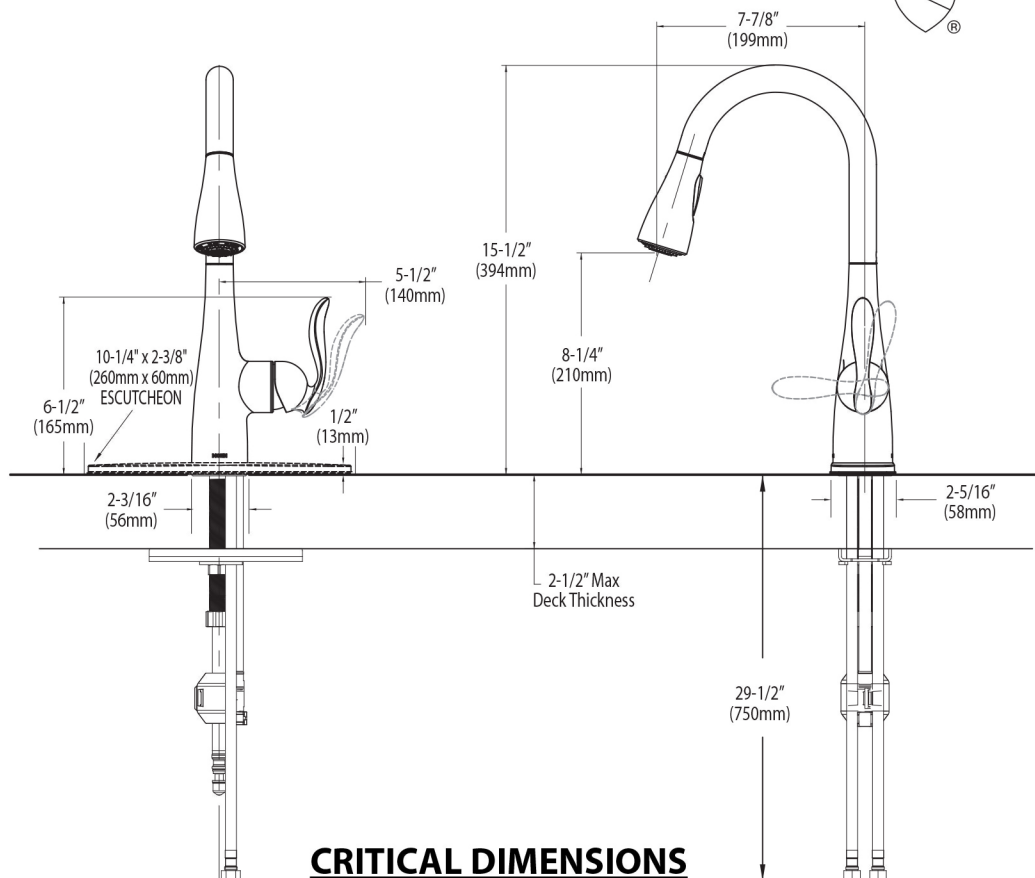

AMERICA'S NO.1 FAUCET BRAND

Specifications

FAUCET DESCRIPTION

- Reflex™ pulldown system offers smooth operation, easy movement and secure docking
- Metal construction with various finishes identified by suffix
- Hydrolock® quick connect installation
- Pullout spray with 68" braided hose
- Flexible supply lines with 3/8" compression fittings
- High arc spout provides height and reach to fill or clean large pots while pull out wand provides the maneuverability for cleaning or rinsing
- 360° rotating spout

OPERATION

- Lever style handle
- Temperature controlled by 100° arc of handle travel
- Operates with less than 5 lbs. of force
- Operates in stream or spray mode in the pullout or retracted position
- When filling a vessel outside the sink, the pause feature conveniently stops the flow of water as the wand passes over the counter top

FLOW

- Flow is limited to 1.5 gpm (5.7 L/min) at 60 psi

CARTRIDGE

- 1255™ Duralast™ cartridge for Single-Handle Faucets

STANDARDS

- Third party certified to IAPMO Green, ASME A112.18.1/CSA B125.1 and all applicable requirements referenced therein including NSF 61/9
- Meets CalGreen and Georgia SB370 requirements
- Complies with California Proposition 65 and with the Federal Safe Drinking Water Act
- The backflow protection system in the device consists of two independently operating check valves, a primary and a secondary which prevent backflow

- ADA

ARBOR™ Single Handle High Arc Pulldown Kitchen Faucet

Models: 7594SRS

NOTE: THIS FAUCET IS DESIGNED TO BE INSTALLED THRU 1 OR 3 HOLES, 1-1/2" (38mm) MIN. DIA.

CRITICAL DIMENSIONS

(DO NOT SCALE)