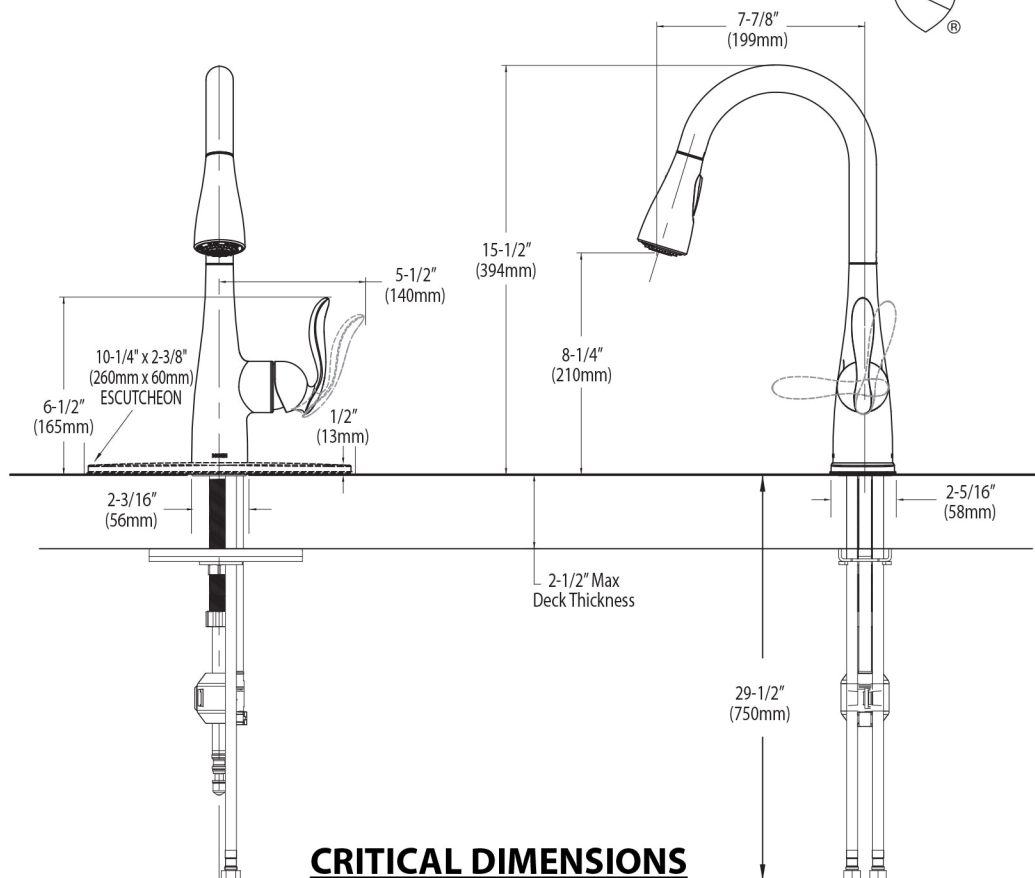

## FAUCET DESCRIPTION

- Reflex™ pulldown system offers smooth operation, easy movement and secure docking
- Metal construction with various finishes identified by suffix
- Hydrolock® quick connect installation
- Pullout spray with 68" braided hose
- Flexible supply lines with 3/8" compression fittings
- High arc spout provides height and reach to fill or clean large pots while pull out wand provides the maneuverability for cleaning or rinsing
- 360° rotating spout

## OPERATION

- Lever style handle
- Temperature controlled by 100° arc of handle travel
- Operates with less than 5 lbs. of force
- Operates in stream or spray mode in the pullout or retracted position
- When filling a vessel outside the sink, the pause feature conveniently stops the flow of water as the wand passes over the counter top

## STANDARDS

- Third party certified to IAPMO Green, ASME A112.18.1/CSA B125.1 and all applicable requirements referenced therein including NSF 61/9
- Meets CalGreen and Georgia SB370 requirements
- Complies with California Proposition 65 and with the Federal Safe Drinking Water Act
- The backflow protection system in the device consists of two independently operating check valves, a primary and a secondary which prevent backflow

## ARBOR™ Single Handle High Arc Pulldown Kitchen Faucet

Models: 7594C

**NOTE:** THIS FAUCET IS DESIGNED TO BE INSTALLED THRU 1 OR 3 HOLES, 1-1/2" (38mm) MIN. DIA.