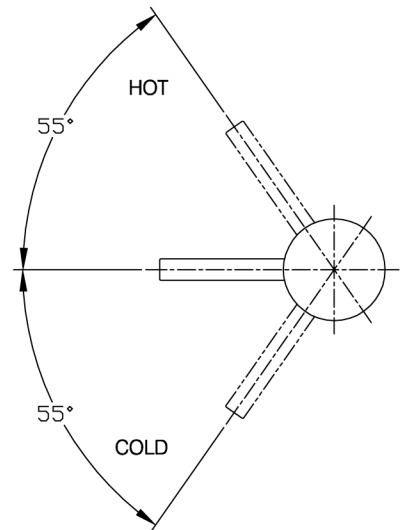

Specifications

- Application: one hole
- Connection size: 1/2"
- Connection type: female
- Supply length: 400mm
- gpm: 8.3l/m @ 0.3mpa
- Cartridge type: ceramic disc

DESCRIPTION

- Metal construction with a chrome finish
- G1/2 inlet connections
- Includes 400mm long flexible inlet hoses

OPERATION

- Lever style handle
- Pull-on / Push-off
- Temperature controlled through 110 degree arc of handle travel

FLOW

- Flowrate is 0.15L/s minimum under 0.3Mpa

CARTRIDGE

- Ceramic 40mm cartridge design
- Nonmetallic / nonferrous and ceramic material

STANDARD

- Designed to meet GB standard

La Forma

Single Mount Single-Handle Kitchen Faucet

Models:7040

NOTE: THIS FAUCET IS DESIGNED TO BE INSTALLED THRU 35mm MIN. DIA. HOLE

CRITICAL DIMENSION

(DO NOT SCALE)