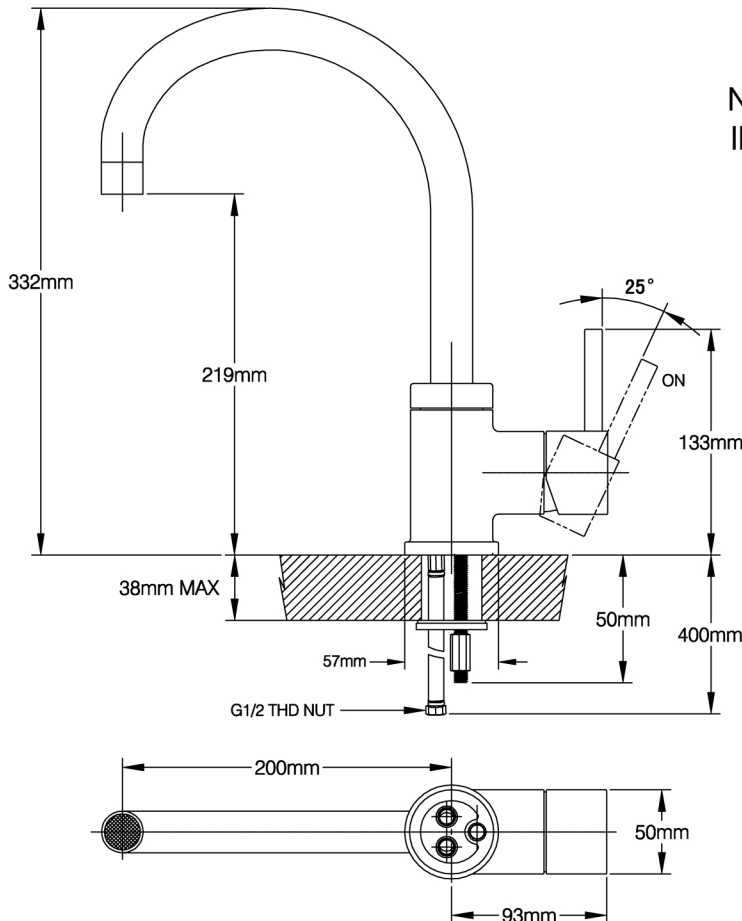

Specifications

- Application: one hole
- Connection size: 1/2"
- Connection type: female
- Supply length: 400mm
- gpm: 8.3l/m @ 0.3mpa
- Cartridge type: ceramic disc

DESCRIPTION

- Metal construction with a chrome finish
- G1/2 inlet connections
- Includes 400mm long flexible inlet hoses

OPERATION

- Lever style handle
- Pull-on / Push-off
- Temperature controlled through 110 degree arc of handle travel

FLOW

- Flowrate is 0.15L/s minimum under 0.3Mpa

CARTRIDGE

- Ceramic 40mm cartridge design
- Nonmetallic / nonferrous and ceramic material

STANDARD

- Designed to meet GB standard

La Forma

Single Mount Single-Handle Kitchen Faucet

Models:7040

NOTE: THIS FAUCET IS DESIGNED TO BE INSTALLED THRU 35mm MIN. DIA. HOLE

CRITICAL DIMENSION

(DO NOT SCALE)

Illustrated Parts

■ Order by Part Name and Part Number

La Forma Single Mount Lavatory Faucet		
<u>MODEL</u>	<u>HANDLE TYPE</u>	<u>FINISH</u>
7040	Lever	Chrome