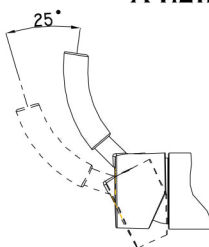

AMERICA'S NO.1 FAUCET BRAND

Specifications

DESCRIPTION

- Metal construction with a chrome finish
- R1/2 inlet connections
- Includes hand-held shower, wall bracket and 180cm long hose

OPERATION

- Lever style handle
- Pull-on / Push-off
- Temperature controlled through 110 degree arc of handle travel

FLOW

- Flowrate is 0.33L/s minimum under 0.3Mpa

CARTRIDGE

- Ceramic 35mm cartridge design
- Nonmetallic / nonferrous and ceramic material

STANDARD

- Designed to meet GB standard

DUNA®

Wall Mounted Single-Handle Tub Shower Faucet
With Handheld Shower Assembly

Models: 5486

NOTE: See reverse side
for illustrated parts

NOTE: THIS FAUCET IS DESIGNED TO BE
INSTALLED THRU 35mm MIN. DIA. HOLE

A VIEW