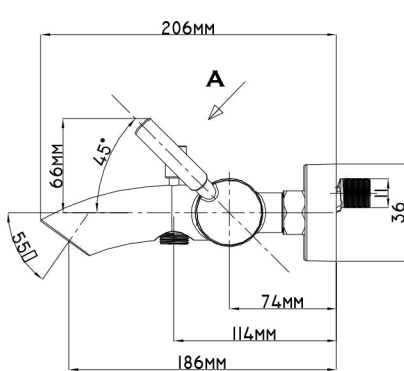

AMERICA'S NO.1 FAUCET BRAND

Features

Unique design brings you refreshing
ambiance,create the simple and graceful
bathroom

- Chrome finish is highly reflective for a mirror-like look that works with any decorating style
- Lever handles make it easy to adjust the water
- 4" diameter spray head handshower
- 186mm tub spout length

Basic Specifications

- Shower head type: handshower
- Flow rate is maximum 9.53L/min

Duna chrome one-handle
tub shower faucet

Model No: **5486**

AMERICA'S NO.1 FAUCET BRAND

Specifications

DESCRIPTION

- Metal construction with a chrome finish
- R1/2 inlet connections
- Includes hand-held shower, wall bracket and 180cm long hose

OPERATION

- Lever style handle
- Pull-on / Push-off
- Temperature controlled through 110 degree arc of handle travel

FLOW

- Flowrate is 0.33L/s minimum under 0.3Mpa

CARTRIDGE

- Ceramic 35mm cartridge design
- Nonmetallic / nonferrous and ceramic material

STANDARD

- Designed to meet GB standard

DUNA®

Wall Mounted Single-Handle Tub Shower Faucet
With Handheld Shower Assembly

Models: 5486

NOTE: See reverse side
for illustrated parts

NOTE: THIS FAUCET IS DESIGNED TO BE
INSTALLED THRU 35mm MIN. DIA. HOLE