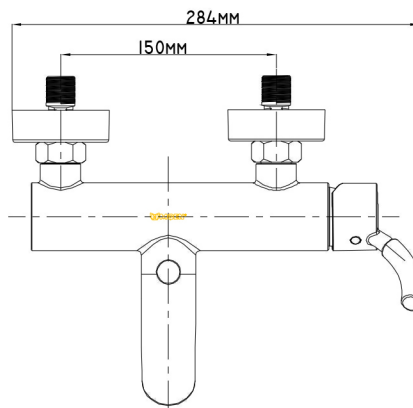

Basic Specifications

- Shower head type: handshower
- Flow rate is maximum 9.53L/min

Duna chrome one-handle
tub shower faucet

Model No: **5486**

AMERICA'S NO.1 FAUCET BRAND

Specifications

DESCRIPTION

- Metal construction with a chrome finish
- R1/2 inlet connections
- Includes hand-held shower, wall bracket and 180cm long hose

OPERATION

- Lever style handle
- Pull-on / Push-off
- Temperature controlled through 110 degree arc of handle travel

FLOW

- Flowrate is 0.33L/s minimum under 0.3Mpa

CARTRIDGE

- Ceramic 35mm cartridge design
- Nonmetallic / nonferrous and ceramic material

STANDARD

- Designed to meet GB standard

DUNA®

Wall Mounted Single-Handle Tub Shower Faucet
With Handheld Shower Assembly

Models: 5486

NOTE: See reverse side
for illustrated parts

NOTE: THIS FAUCET IS DESIGNED TO BE
INSTALLED THRU 35mm MIN. DIA. HOLE

A VIEW

AMERICA'S NO.1 FAUCET BRAND

Illustrated Parts

DUNA [®]		
Wall Mounted Single-Handle Tub Shower Faucet With Handheld Shower Assembly		
MODEL	HANDLE TYPE	FINISH
5486	Lever	Chrome