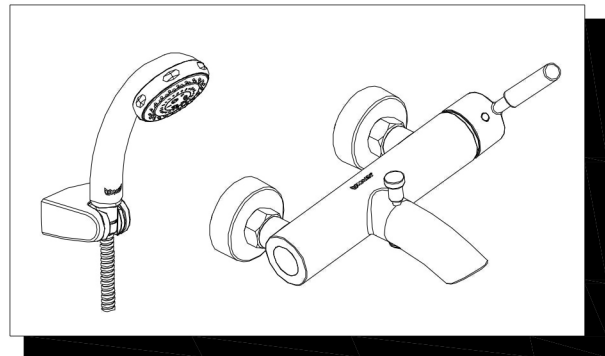

AMERICA'S NO.1 FAUCET BRAND

Features

Unique design brings you refreshing
ambiance,create the simple and graceful
bathroom

- Chrome finish is highly reflective for a mirror-like look that works with any decorating style
- Lever handles make it easy to adjust the water
- 4" diameter spray head handshower
- 186mm tub spout length

Basic Specifications

- Shower head type: handshower
- Flow rate is maximum 9.53L/min

Duna chrome one-handle
tub shower faucet

Model No: **5486**

AMERICA'S NO.1 FAUCET BRAND

Specifications

DESCRIPTION

- Metal construction with a chrome finish
- R1/2 inlet connections
- Includes hand-held shower, wall bracket and 180cm long hose

OPERATION

- Lever style handle
- Pull-on / Push-off
- Temperature controlled through 110 degree arc of handle travel

FLOW

- Flowrate is 0.33L/s minimum under 0.3Mpa

CARTRIDGE

- Ceramic 35mm cartridge design
- Nonmetallic / nonferrous and ceramic material

STANDARD

- Designed to meet GB standard

DUNA®

Wall Mounted Single-Handle Tub Shower Faucet
With Handheld Shower Assembly

Models: 5486

NOTE: See reverse side
for illustrated parts

NOTE: THIS FAUCET IS DESIGNED TO BE
INSTALLED THRU 35mm MIN. DIA. HOLE