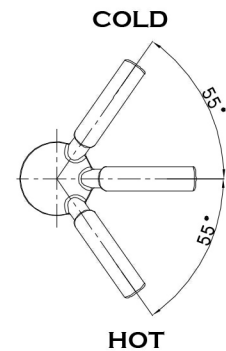

AMERICA'S NO.1 FAUCET BRAND

Features

Unique design brings you refreshing
ambiance,create the simple and graceful
bathroom

- Chrome finish is highly reflective for a mirror-like look that works with any decorating style
- Lever handles make it easy to adjust the water
- 4" diameter spray head handshower
- 186mm tub spout length

Basic Specifications

- Shower head type: handshower
- Flow rate is maximum 9.53L/min

Duna chrome one-handle
tub shower faucet

Model No: **5486**

AMERICA'S NO.1 FAUCET BRAND

Specifications

DESCRIPTION

- Metal construction with a chrome finish
- R1/2 inlet connections
- Includes hand-held shower, wall bracket and 180cm long hose

OPERATION

- Lever style handle
- Pull-on / Push-off
- Temperature controlled through 110 degree arc of handle travel

FLOW

- Flowrate is 0.33L/s minimum under 0.3Mpa

CARTRIDGE

- Ceramic 35mm cartridge design
- Nonmetallic / nonferrous and ceramic material

STANDARD

- Designed to meet GB standard

DUNA®

Wall Mounted Single-Handle Tub Shower Faucet
With Handheld Shower Assembly

Models: 5486

NOTE: See reverse side
for illustrated parts

NOTE: THIS FAUCET IS DESIGNED TO BE
INSTALLED THRU 35mm MIN. DIA. HOLE