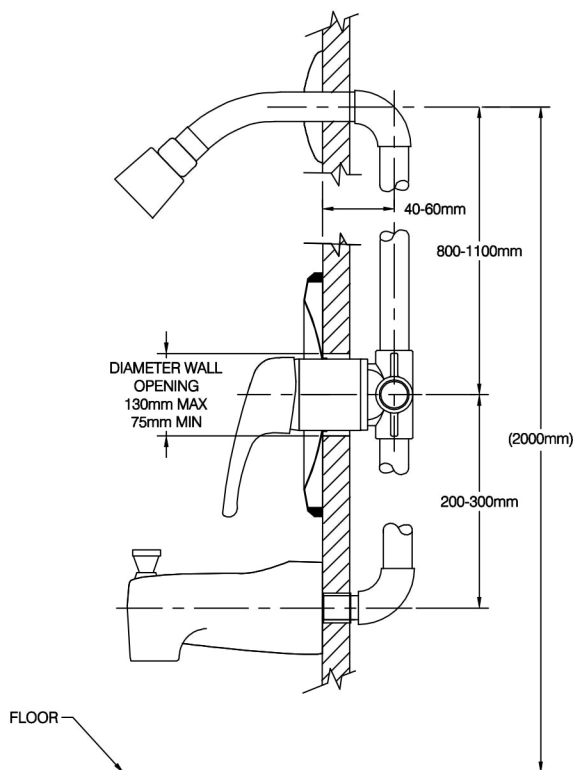

AMERICA'S NO.1 FAUCET BRAND

DESCRIPTION

- Metal construction with a chrome finish
- 1/2" inlet connections
- Includes showerhead, arm, flange and diverter tub spout.

OPERATION

- Lever style handle
- Temperature controlled through 110 degree arc of handle travel

FLOW

- Flowrate is 0.33L/s minimum under 0.3Mpa

CARTRIDGE

- Ceramic 40mm cartridge design
- Nonmetallic / nonferrous and ceramic material

STANDARD

- Designed to meet GB standard

WARRANTY

- 5 years limited warranty against leaks and drips

Specifications

CAMELLIA®

Single Handle In-Wall Tub/Shower Faucet

Models:2287

NOTE:See reverse side for illustrated parts