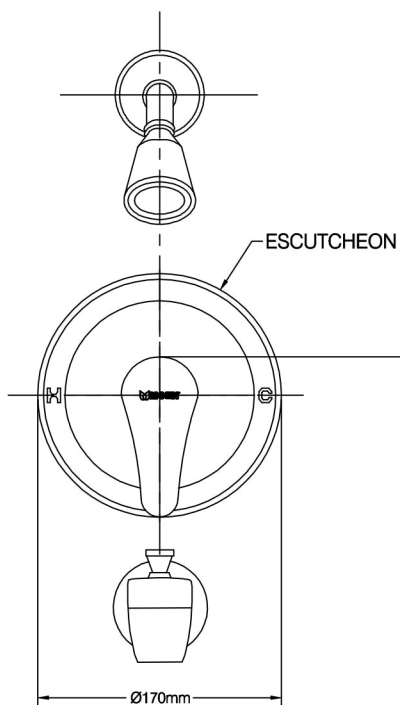

AMERICA'S NO.1 FAUCET BRAND

DESCRIPTION

- Metal construction with a chrome finish
- 1/2" inlet connections
- Includes showerhead, arm, flange and diverter tub spout.

OPERATION

- Lever style handle
- Temperature controlled through 110 degree arc of handle travel

FLOW

- Flowrate is 0.33L/s minimum under 0.3Mpa

CARTRIDGE

- Ceramic 40mm cartridge design
- Nonmetallic / nonferrous and ceramic material

STANDARD

- Designed to meet GB standard

WARRANTY

- 5 years limited warranty against leaks and drips

Specifications

CAMELLIA®

Single Handle In-Wall Tub/Shower Faucet

Models:2287

NOTE:See reverse side for illustrated parts