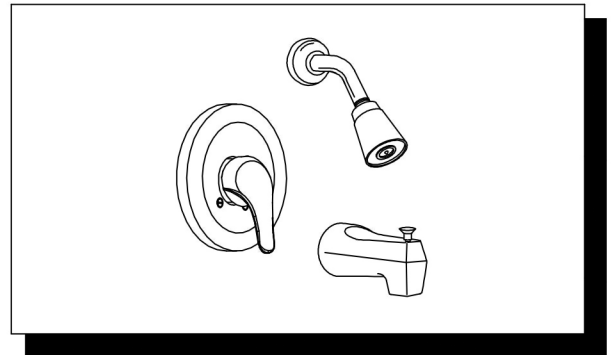

AMERICA'S NO.1 FAUCET BRAND

Features

- Metal construction with a chrome finish
- 1/2" inlet connections
- Includes showerhead, arm, flange and diverter tub spout

Basic Specifications

- Lever style handle
- Temperature controlled through 110 degree arc of handle travel
- Flowrate is 0.33L/s minimum under 0.3 Mpa

Camillia Single Handle In-Wall Tub/Shower Faucet

Model No: **2287**

AMERICA'S NO.1 FAUCET BRAND

DESCRIPTION

- Metal construction with a chrome finish
- 1/2" inlet connections
- Includes showerhead, arm, flange and diverter tub spout.

OPERATION

- Lever style handle
- Temperature controlled through 110 degree arc of handle travel

FLOW

- Flowrate is 0.33L/s minimum under 0.3Mpa

CARTRIDGE

- Ceramic 40mm cartridge design
- Nonmetallic / nonferrous and ceramic material

STANDARD

- Designed to meet GB standard

WARRANTY

- 5 years limited warranty against leaks and drips

Specifications

CAMELLIA®

Single Handle In-Wall Tub/Shower Faucet

Models:2287