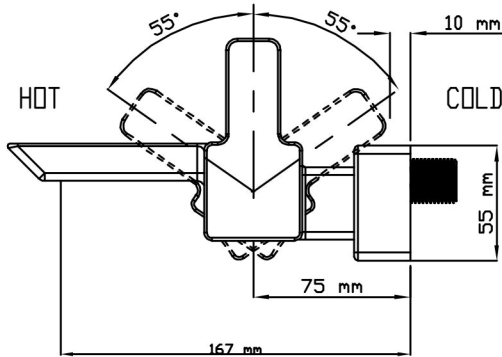

- Chrome finish is highly reflective for a mirror-like look that works with any decorating style
- Lever handles make it easy to adjust the water

Basic Specifications

- Connection size: 1/2"
- Connection type: male
- gpm: 21 l/m @ 0.3 mpa
- Cartridge type: ceramic disc

Single-Handle Wall-Mount
Tub Shower
Model No: **2273**

Specifications

Buy it for looks. Buy it for life.®

DESCRIPTION

- Metal construction with chrome plated finish
- G1/2 inlet connections
- Includes single function hand-held shower, wall bracket and 175cm long shower hose

OPERATION

- Lever style handle
- Pull-on / Push-off
- Temperature controlled by 100° arc of handle travel

FLOW

- Flowrate is 0.33L/s minimum under 0.3MPa

CARTRIDGE

- Ceramic 35mm cartridge design
- Nonmetallic / nonferrous and ceramic material
- Adjustable temperature limit stop

STANDARD

- Complies with GB 18145 - 2003

90 Degree™

Single-Handle Wall-Mount Tub Shower

Model: 2273

CRITICAL DIMENSIONS

(DO NOT SCALE)