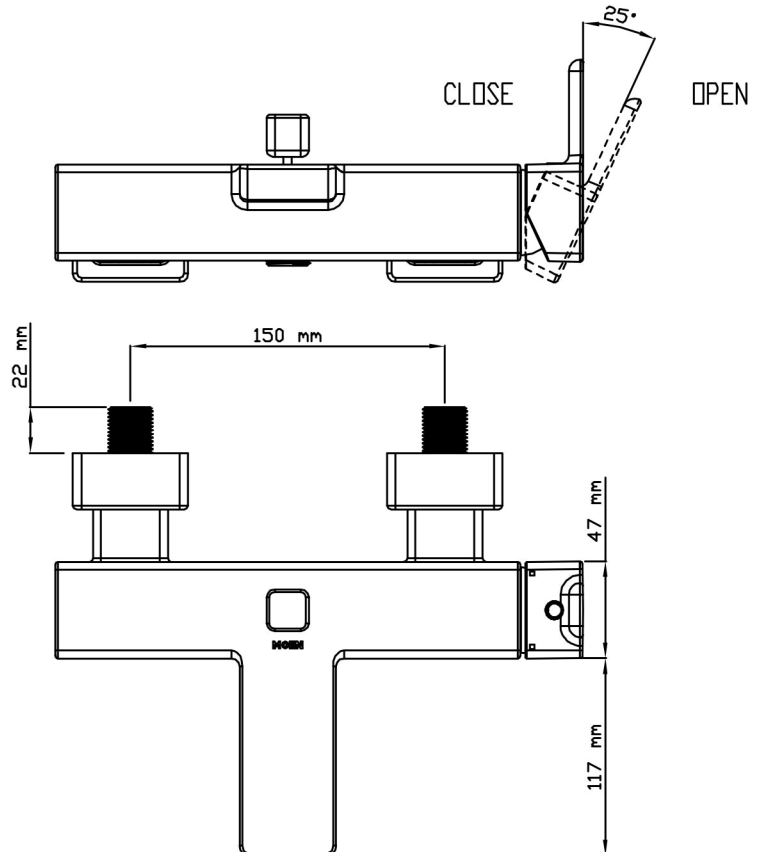

- Chrome finish is highly reflective for a mirror-like look that works with any decorating style
- Lever handles make it easy to adjust the water

Basic Specifications

- Connection size: 1/2"
- Connection type: male
- gpm: 21 l/m @ 0.3 mpa
- Cartridge type: ceramic disc

Single-Handle Wall-Mount
Tub Shower
Model No: **2273**

Specifications

Buy it for looks. Buy it for life.®

DESCRIPTION

- Metal construction with chrome plated finish
- G1/2 inlet connections
- Includes single function hand-held shower, wall bracket and 175cm long shower hose

OPERATION

- Lever style handle
- Pull-on / Push-off
- Temperature controlled by 100° arc of handle travel

FLOW

- Flowrate is 0.33L/s minimum under 0.3MPa

CARTRIDGE

- Ceramic 35mm cartridge design
- Nonmetallic / nonferrous and ceramic material
- Adjustable temperature limit stop

STANDARD

- Complies with GB 18145 - 2003

90 Degree™

Single-Handle Wall-Mount Tub Shower

Model: 2273

CRITICAL DIMENSIONS

(DO NOT SCALE)