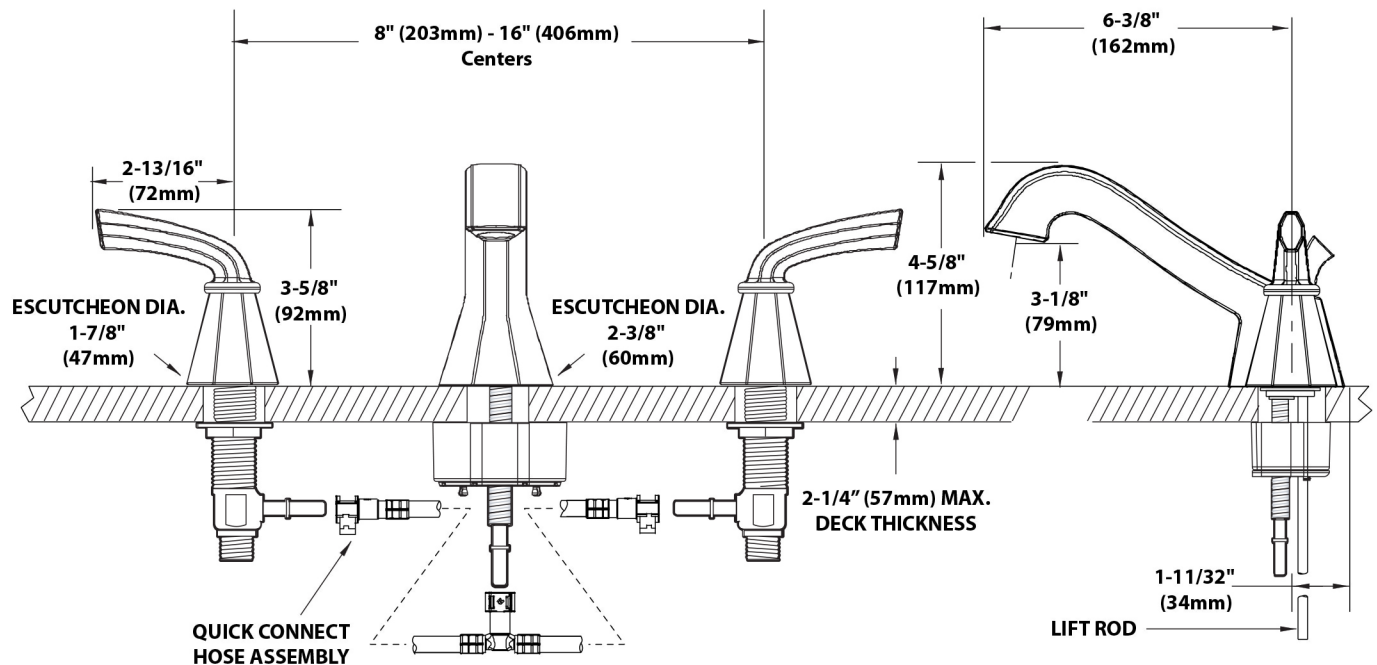

CRITICAL DIMENSIONS

(DO NOT SCALE)