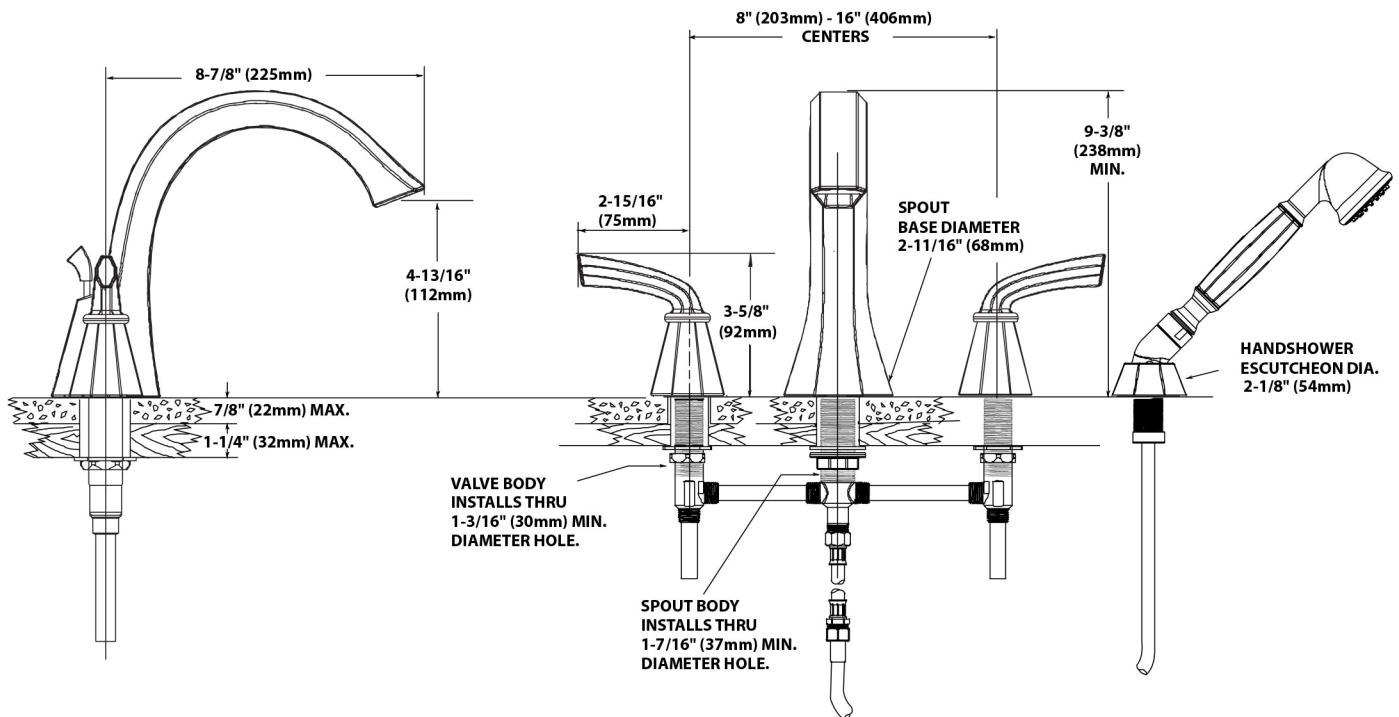

Specifications

AMERICA'S NO.1 FAUCET BRAND

DESCRIPTION

- Metal construction with chrome plated, LifeShine® brushed nickel, or oil rubbed bronze finish
- For installations from 8" (203mm) to 16" (406mm) centers
- Designed to be installed on decks up to 2-1/8" (54mm)
- The tub spout is a slip fit design and the supplies are 1/2" type K, copper tubing
- For use with S924 valve

OPERATION

- Lever style handles
- Rotate hot side handle counterclockwise to open and clockwise to close.
- Rotate cold side handle clockwise to open and counterclockwise to close

FLOW

- Spout designed to deliver 18 gpm (68 L/min) max. at 40 psi
- Hand shower meets 2.5 gpm max. (9.5 L/min) at 60 psi

FELICITY™

Two-Handle Roman Tub Faucet Trim with Handheld Shower

Models: TS244, TS244BN, TS244ORB

NOTE: THE INSTALLATION SHOWN IS FOR TILE DECKS, THIS VALVE WILL ALSO FIT STEEL, CAST IRON OR PLASTIC DECKS

CRITICAL DIMENSIONS

(DO NOT SCALE)

AMERICA'S NO.1 FAUCET BRAND

Replacement Parts

Felicity™

2 Handle Roman Tub Trim w/Integral Diverter

Models: TS244 Chrome
 TS244BN Brushed Nickel
 TS244ORB Oil Rubbed Bronze