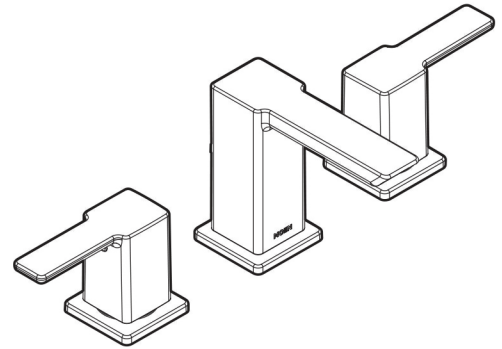

90 Degree TS6720

Features

With ultra-modern styling, the 90 Degree collection is a study in minimalism. Geometric forms, squared corners and straight lines create an urban focal point for today's contemporary baths.

- Chrome finish is highly reflective for a mirror-like look that works with any decorating style
- Two-handle lever handles make it easy to adjust the water
- Built on the Moen M-PACT common valve system, allowing you to update the faucet style in the future without replacing any plumbing
- Faucet handles can be installed at any distance between 8" to 16" for a more customized widespread installation
- Complies with Americans with Disabilities Act (ADA) specifications
- Clear laminar stream provides for a beautiful water presentation
- Meets epa WaterSense® criteria to conserve water without sacrificing performance
- Includes red and blue markings

AMERICA'S NO.1 FAUCET BRAND

Specifications

90 DEGREE™ Two Handle Widespread Lavatory Faucet Trim

Model: T6720

Valve: 9000, 69000

NOTE: THIS FAUCET IS DESIGNED TO BE INSTALLED THRU 3 HOLES, 1-1/8" MIN. DIA.

FAUCET DESCRIPTION

- Metal construction with chrome plated finish
- 1/2" IPS connections

OPERATION

- Lever style handles
- Maximum handle rotation angle is 90° to full on for either handle
- Hot side counterclockwise to open (clockwise to close)
- Cold side clockwise to open (counterclockwise to close)
- Includes hot and cold temperature indicators