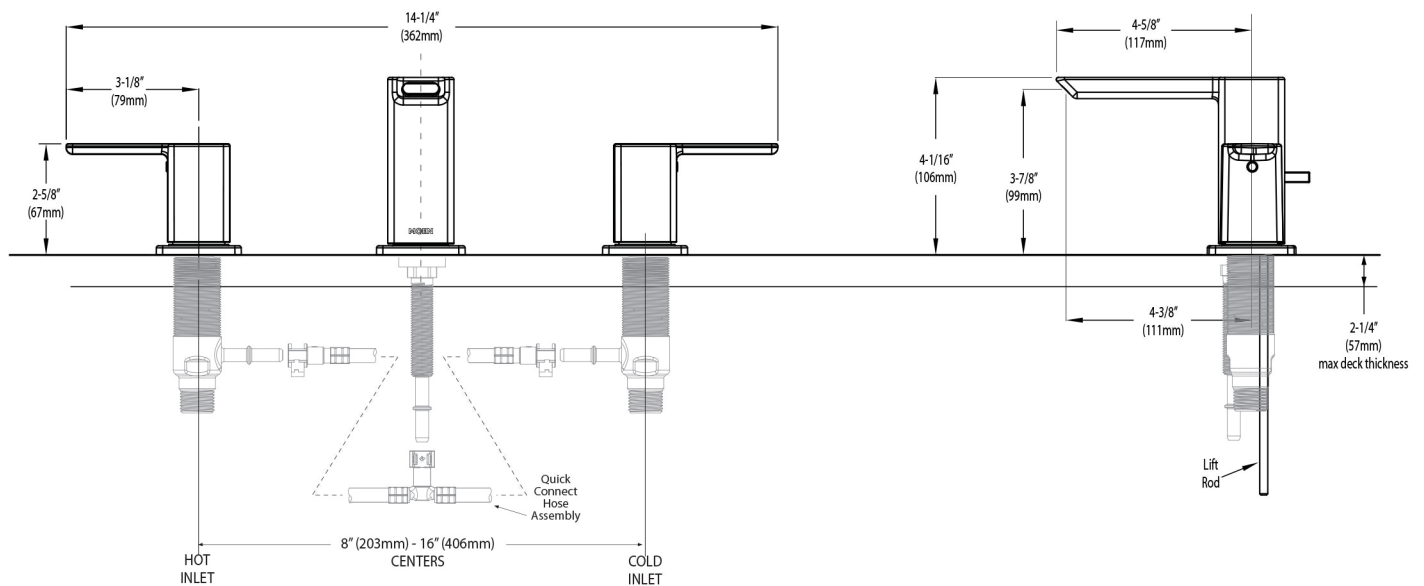

AMERICA'S NO.1 FAUCET BRAND

Specifications

90 DEGREE™ Two Handle Widespread Lavatory Faucet Trim

Model: T6720

Valve: 9000, 69000

NOTE: THIS FAUCET IS DESIGNED TO BE INSTALLED THRU 3 HOLES, 1-1/8" MIN. DIA.

FAUCET DESCRIPTION

- Metal construction with chrome plated finish
- 1/2" IPS connections

OPERATION

- Lever style handles
- Maximum handle rotation angle is 90° to full on for either handle
- Hot side counterclockwise to open (clockwise to close)
- Cold side clockwise to open (counterclockwise to close)
- Includes hot and cold temperature indicators

FLOW

- Flow is limited to 1.5 gpm max (5.7L/min) at 60 psi

CARTRIDGE

- 1224 cartridge design
- Nonmetallic, nonferrous and stainless steel material

STANDARDS

- Third party certified to WaterSense®, CSA B-125.1, ASME A112.18., and all requirements referenced therein
- Certified to ANSI/NSF 61/9
- Complies with California Proposition 65 and with the Federal Safe Drinking Water Act
- **ADA**  for lever handle

CRITICAL DIMENSIONS

(DO NOT SCALE)

AMERICA'S NO.1 FAUCET BRAND

Illustrated Parts

■ Order by Part Number

90 DEGREE™ One-Handle Lavatory Faucet		
MODEL	HANDLE	FINISH
6711	Lever	Chrome