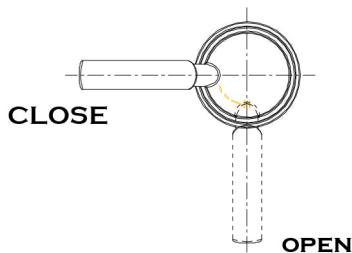

### Features

Chrome one-handle single mount lavatory faucet. Unique design brings you refreshing ambiance, create the simple and graceful bathroom.

- Chrome finish is highly reflective for a mirror-like look that works with any decorating style
- One-handle lever handles make it easy to adjust the water
- Single hole mount creates a cleaner look against custom countertops
- Aerated flow is ideal for everyday bathroom tasks, like brushing teeth and washing hands
- Meet level one water efficiency standard of china.

AMERICA'S NO.1 FAUCET BRAND

*Specifications*

**DESCRIPTION**

- Metal construction with a chrome finish
- R1/2-14 inlet connections
- Includes half-half pop-up type waste assembly
- Includes 300mm long flexible inlet hoses

**OPERATION**

- Lever style handle
- Rotate hot side counterclockwise to open (clockwise to close) and rotate cold side clockwise to open (counterclockwise to close)

**FLOW**

- Flowrate is 0.20L/s minimum under 0.3Mpa

**CARTRIDGE**

- MS Ceramic cartridge design
- Nonmetallic / nonferrous and ceramic material

**STANDARD**

- Designed to meet GB standard

Models: 5440

NOTE: See reverse side for illustrated parts

CRITICAL DIMENSION