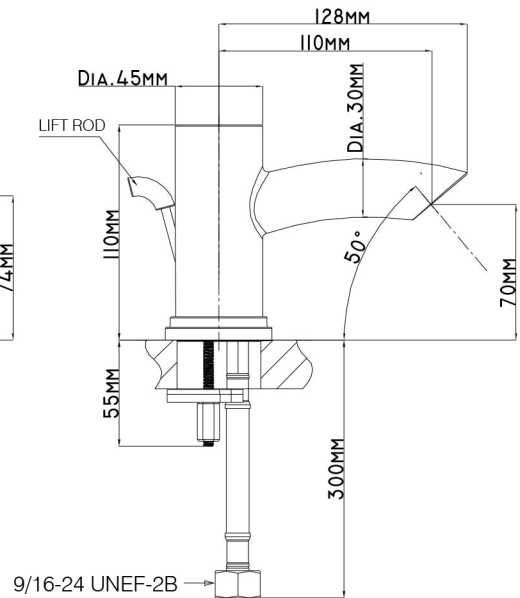

AMERICA'S NO.1 FAUCET BRAND

*Specifications*

**DESCRIPTION**

- Metal construction with a chrome finish
- R1/2-14 inlet connections
- Includes half-half pop-up type waste assembly
- Includes 300mm long flexible inlet hoses

**OPERATION**

- Lever style handle
- Rotate hot side counterclockwise to open (clockwise to close) and rotate cold side clockwise to open (counterclockwise to close)

**FLOW**

- Flowrate is 0.20L/s minimum under 0.3Mpa

**CARTRIDGE**

- MS Ceramic cartridge design
- Nonmetallic / nonferrous and ceramic material

**STANDARD**

- Designed to meet GB standard

Models: 5440

NOTE: See reverse side for illustrated parts

CRITICAL DIMENSION

(DO NOT SCALE)

AMERICA'S NO.1 FAUCET BRAND

*Illustrate Parts*

**DUNA®**

**Two Handle 8" Lavatory Faucet  
with Waste Assembly**

MODEL	HANDLE TYPE	FINISH
544.0	LEVER	CHROME