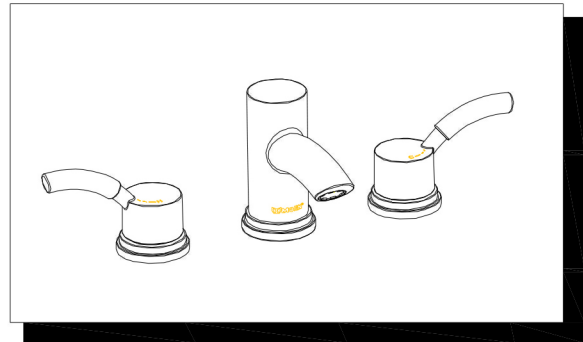

### Features

Chrome one-handle single mount lavatory faucet. Unique design brings you refreshing ambiance, create the simple and graceful bathroom.

- Chrome finish is highly reflective for a mirror-like look that works with any decorating style
- One-handle lever handles make it easy to adjust the water
- Single hole mount creates a cleaner look against custom countertops
- Aerated flow is ideal for everyday bathroom tasks, like brushing teeth and washing hands
- Meet level one water efficiency standard of china.

AMERICA'S NO.1 FAUCET BRAND

*Specifications*

**DESCRIPTION**

- Metal construction with a chrome finish
- R1/2-14 inlet connections
- Includes half-half pop-up type waste assembly
- Includes 300mm long flexible inlet hoses

**OPERATION**

- Lever style handle
- Rotate hot side counterclockwise to open (clockwise to close) and rotate cold side clockwise to open (counterclockwise to close)

**FLOW**

- Flowrate is 0.20L/s minimum under 0.3Mpa

**CARTRIDGE**

- MS Ceramic cartridge design
- Nonmetallic / nonferrous and ceramic material

**STANDARD**

- Designed to meet GB standard

Models: 5440

NOTE: See reverse side for illustrated parts

CRITICAL DIMENSION