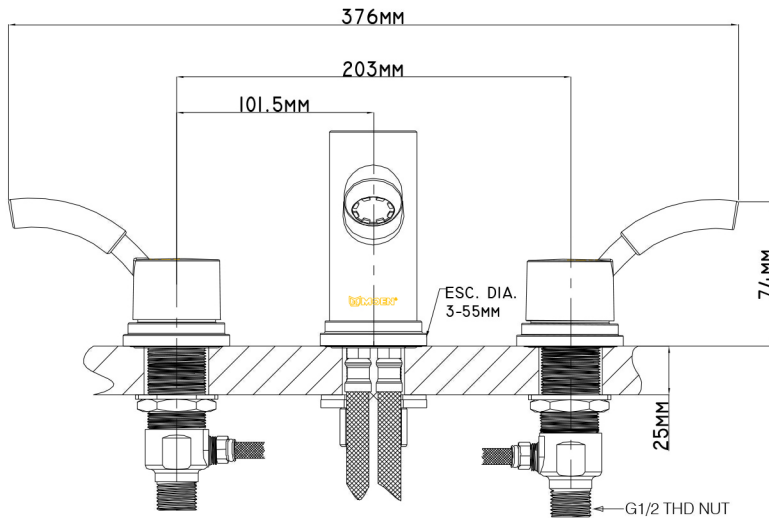

AMERICA'S NO.1 FAUCET BRAND

*Specifications*

**DESCRIPTION**

- Metal construction with a chrome finish
- R1/2-14 inlet connections
- Includes half-half pop-up type waste assembly
- Includes 300mm long flexible inlet hoses

**OPERATION**

- Lever style handle
- Rotate hot side counterclockwise to open (clockwise to close) and rotate cold side clockwise to open (counterclockwise to close)

**FLOW**

- Flowrate is 0.20L/s minimum under 0.3Mpa

**CARTRIDGE**

- MS Ceramic cartridge design
- Nonmetallic / nonferrous and ceramic material

**STANDARD**

- Designed to meet GB standard

Models: 5440

NOTE: See reverse side for illustrated parts

CRITICAL DIMENSION

(DO NOT SCALE)

AMERICA'S NO.1 FAUCET BRAND

*Illustrate Parts*

**DUNA®**

**Two Handle 8" Lavatory Faucet  
with Waste Assembly**

MODEL	HANDLE TYPE	FINISH
544.0	LEVER	CHROME