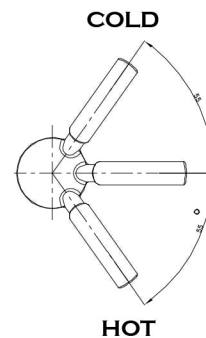

AMERICA'S NO.1 FAUCET BRAND

Specifications

DESCRIPTION

- Metal construction with a chrome finish
- R1/2 inlet connections
- Includes half-half pop-up type waste assembly
- Includes 400mm long flexible inlet hoses

OPERATION

- Lever style handle
- Pull-on / Push-off
- Temperature controlled through 110 degree arc of handle travel

FLOW

- Flowrate is 0.20L/s minimum under 0.3Mpa

CARTRIDGE

- Ceramic 35mm cartridge design
- Nonmetallic / nonferrous and ceramic material

STANDARD

- Designed to meet GB standard

DUNA
Single Mount Single-Handle Lavatory Faucet
With Waster Assembly
Models: 5404

NOTE: See reverse side
for illustrated parts

NOTE: THIS FAUCET IS DESIGNED TO BE
INSTALLED THRU 35mm MIN. DIA. HOLE

CRITICAL DIMENSION
(DO NOT SCALE)

AMERICA'S NO.1 FAUCET BRAND

Illustrated Parts

DUNA [®]		
Single Mount Single-Handle Lavatory Faucet With Waster Assembly		
MODEL	HANDLE TYPE	FINISH
5404	Lever	Chrome