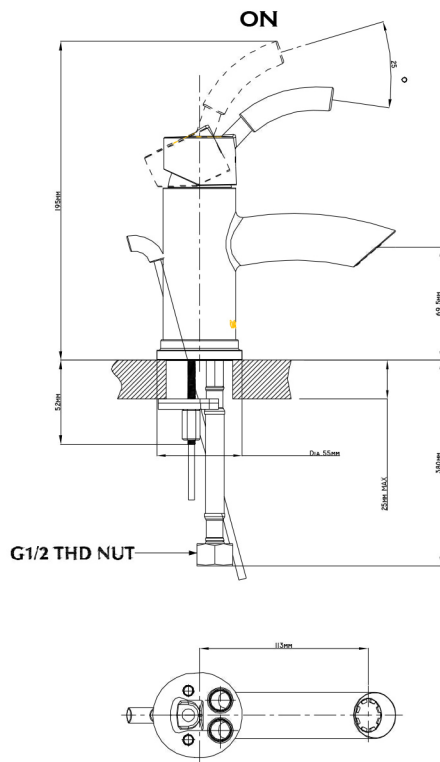

AMERICA'S NO.1 FAUCET BRAND

Specifications

DESCRIPTION

- Metal construction with a chrome finish
- R1/2 inlet connections
- Includes half-half pop-up type waste assembly
- Includes 400mm long flexible inlet hoses

OPERATION

- Lever style handle
- Pull-on / Push-off
- Temperature controlled through 110 degree arc of handle travel

FLOW

- Flowrate is 0.20L/s minimum under 0.3Mpa

CARTRIDGE

- Ceramic 35mm cartridge design
- Nonmetallic / nonferrous and ceramic material

STANDARD

- Designed to meet GB standard

DUNA
Single Mount Single-Handle Lavatory Faucet
With Waster Assembly
Models: 5404

NOTE: See reverse side
for illustrated parts

NOTE: THIS FAUCET IS DESIGNED TO BE
INSTALLED THRU 35mm MIN. DIA. HOLE

CRITICAL DIMENSION
(DO NOT SCALE)

AMERICA'S NO.1 FAUCET BRAND

Illustrated Parts

DUNA [®]		
Single Mount Single-Handle Lavatory Faucet With Waster Assembly		
MODEL	HANDLE TYPE	FINISH
5404	Lever	Chrome