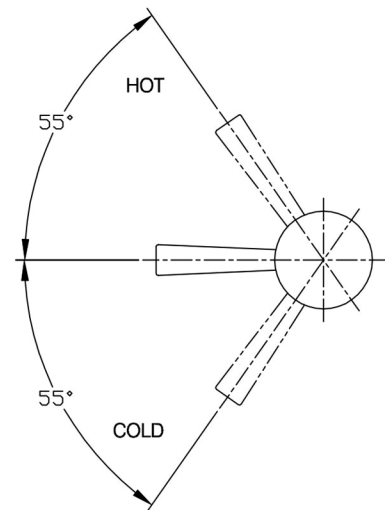

- Lever style handle
- Pull-on / Push-off
- Temperature controlled through 110 degree arc of handle travel

FLOW

- Flowrate is 0.15L/s minimum under 0.3Mpa

CARTRIDGE

- Ceramic 40mm cartridge design
- Nonmetallic / nonferrous and ceramic material

STANDARD

- Designed to meet GB standards

Specifications

CHARMANT®

Single Mount Single-Handle Lavatory Faucet with Waste Assembly

Models:4806

NOTE: THIS FAUCET IS DESIGNED TO BE INSTALLED THRU 35mm MIN. DIA. HOLE

CRITICAL DIMENSION

(DO NOT SCALE)

AMERICA'S NO.1 FAUCET BRAND

■ Order by Part Name and Part Number

Illustrated Parts

Charmant Single Mount Lavatory Faucet		
<u>MODEL</u>	<u>HANDLE TYPE</u>	<u>FINISH</u>
4806	Stick	Chrome