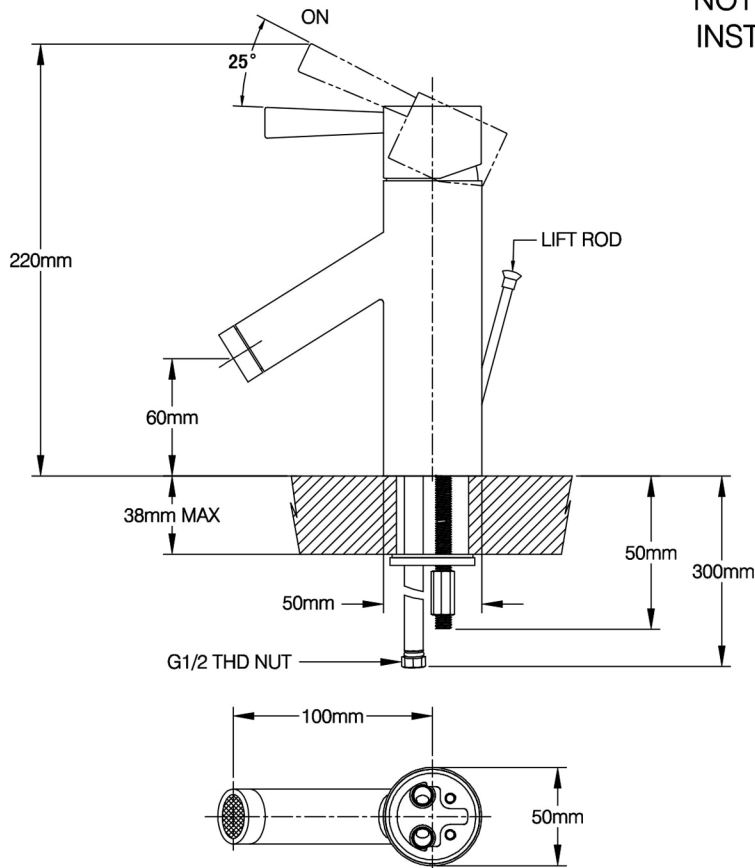

AMERICA'S NO.1 FAUCET BRAND

DESCRIPTION

- Metal construction with a chrome finish
- G1/2 inlet connections
- Includes half-half pop-up type waste assembly
- Includes 400mm long flexible inlet hoses

OPERATION

- Lever style handle
- Pull-on / Push-off
- Temperature controlled through 110 degree arc of handle travel

FLOW

- Flowrate is 0.15L/s minimum under 0.3Mpa

CARTRIDGE

- Ceramic 40mm cartridge design
- Nonmetallic / nonferrous and ceramic material

STANDARD

- Designed to meet GB standards

Specifications

CHARMANT®

Single Mount Single-Handle Lavatory Faucet with Waste Assembly

Models:4806

NOTE: THIS FAUCET IS DESIGNED TO BE INSTALLED THRU 35mm MIN. DIA. HOLE

CRITICAL DIMENSION

(DO NOT SCALE)

AMERICA'S NO.1 FAUCET BRAND

■ Order by Part Name and Part Number

Illustrated Parts

Charmant Single Mount Lavatory Faucet		
<u>MODEL</u>	<u>HANDLE TYPE</u>	<u>FINISH</u>
4806	Stick	Chrome