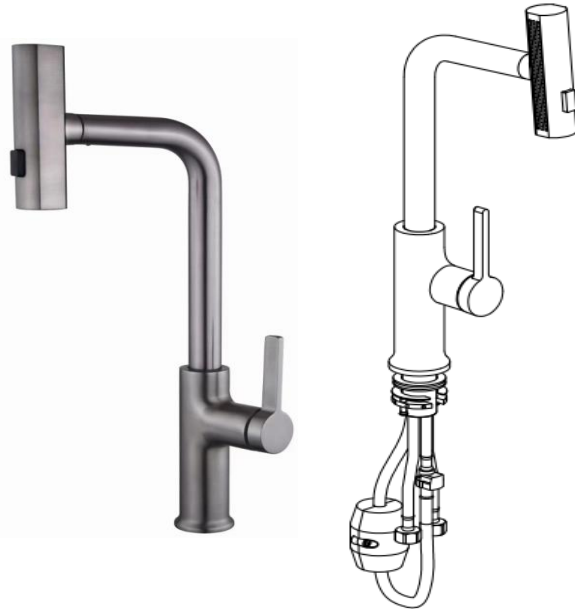

KITCHEN FAUCET GUN METAL

MP-KF001-MG

Feature

- KITCHEN FAUCET
- ZINC ALLOY BODY, SUS TUBE
- 59 BRASS PLATE
- 3F PLASTIC PULL OUT SHOWER HEAD
- ZINC ALLOY HANDLE
- PULL OUT HOSE*1
- WATER INLET HOSE *2
- LEAD BALL